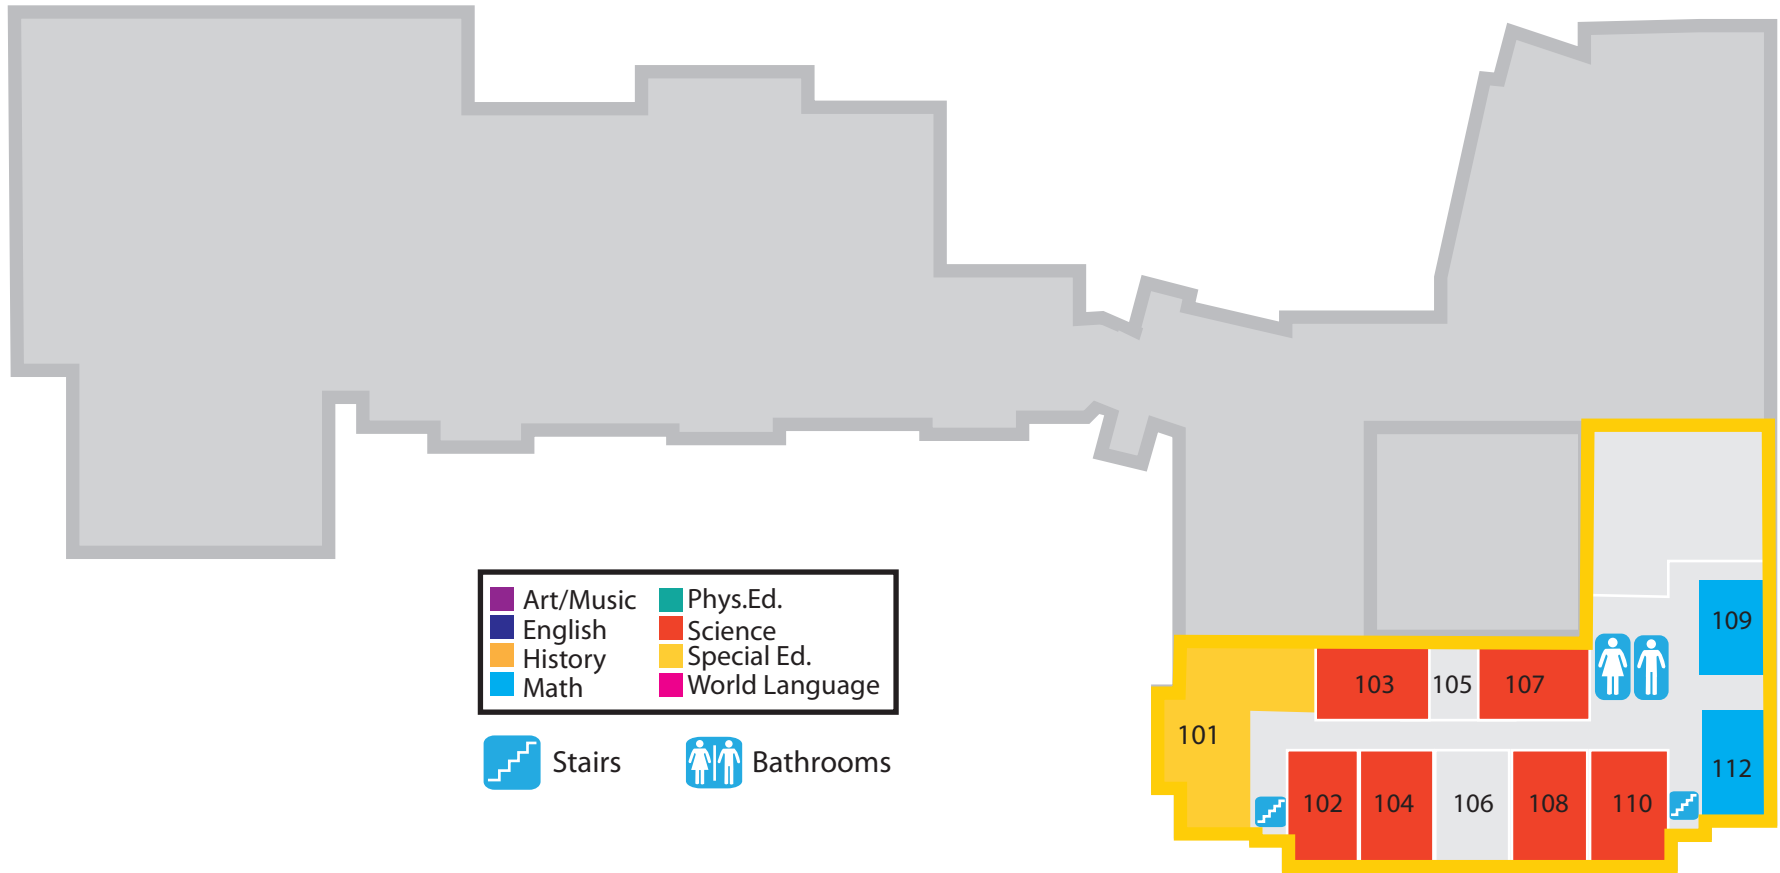

Admiral Gracey Drive

Webster Street

- Art/Music
- English
- History
- Math
- Phys. Ed.
- Science
- Special Ed.
- World Language

- Stairs
- Bathrooms

Level 1

600s  
400s  
Main Office  
Media Center  
Guidance

Admiral Gracey Drive

Webster Street

Level **2**

800s  
700s  
Auditorium

Admiral Gracey Drive

Webster Street

- |           |                |
|-----------|----------------|
| Art/Music | Phys.Ed.       |
| English   | Science        |
| History   | Special Ed.    |
| Math      | World Language |

- Stairs      Bathrooms

Level **3**

900s

Admiral Gracey Drive

Webster Street

100s

Admiral Gracey Drive