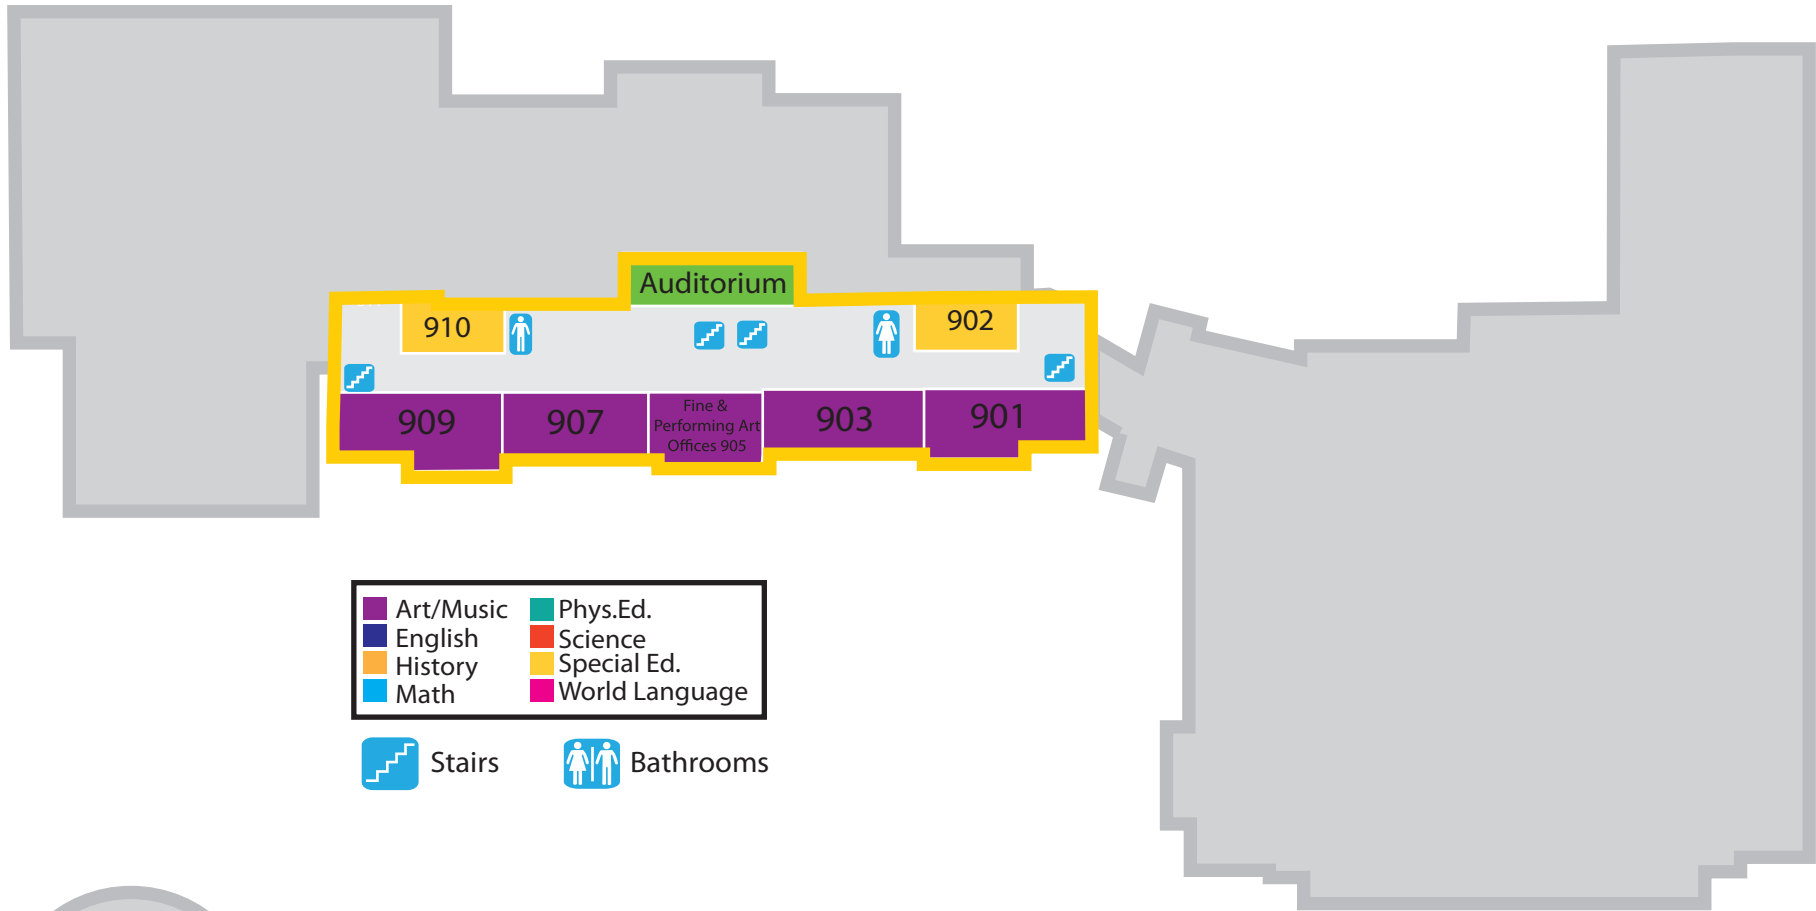

Admiral Gracey Drive

Webster Street

- Art/Music
- English
- History
- Math
- Phys. Ed.
- Science
- Special Ed.
- World Language

- Stairs
- Bathrooms

Level 1

600s  
400s  
Main Office  
Media Center  
Guidance

Admiral Gracey Drive

Webster Street

Level **2**

800s  
700s  
Auditorium

Admiral Gracey Drive

Webster Street

- |           |                |
|-----------|----------------|
| Art/Music | Phys.Ed.       |
| English   | Science        |
| History   | Special Ed.    |
| Math      | World Language |

- Stairs      Bathrooms

Level **3**

900s

Admiral Gracey Drive

Webster Street

100s

Admiral Gracey Drive