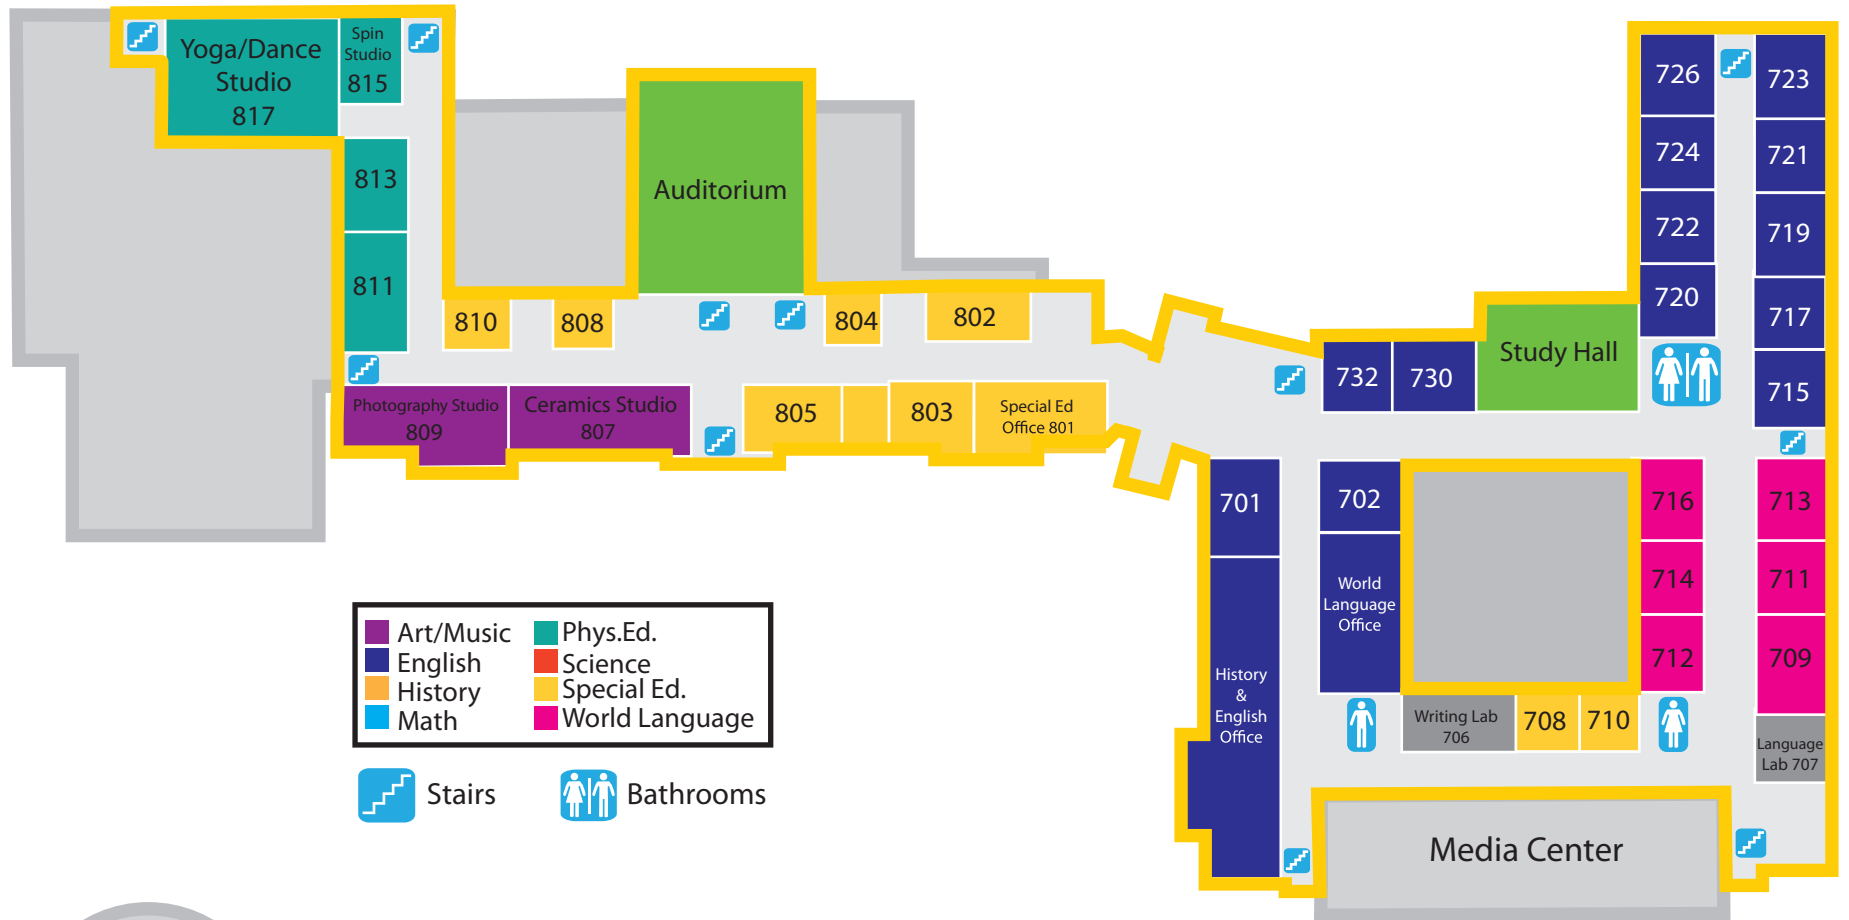

# Campus Map

To Think - To Respect - To Communicate

609 Webster Street • Needham, MA 02494

Webster Street

Art/Music	Phys.Ed.
English	Science
History	Special Ed.
Math	World Language

Stairs      Bathrooms

200s  
Cafeteria  
Grade Level Office  
Main Entrance

Admiral Gracey Drive

Webster Street

- Art/Music
- English
- History
- Math
- Phys. Ed.
- Science
- Special Ed.
- World Language

- Stairs
- Bathrooms

Level 1

600s  
400s  
Main Office  
Media Center  
Guidance

Admiral Gracey Drive

Webster Street

Level **2**

800s  
700s  
Auditorium

Admiral Gracey Drive

Webster Street

- |           |                |
|-----------|----------------|
| Art/Music | Phys.Ed.       |
| English   | Science        |
| History   | Special Ed.    |
| Math      | World Language |

- Stairs      Bathrooms

Level **3**

900s

Admiral Gracey Drive

Webster Street

100s

Admiral Gracey Drive