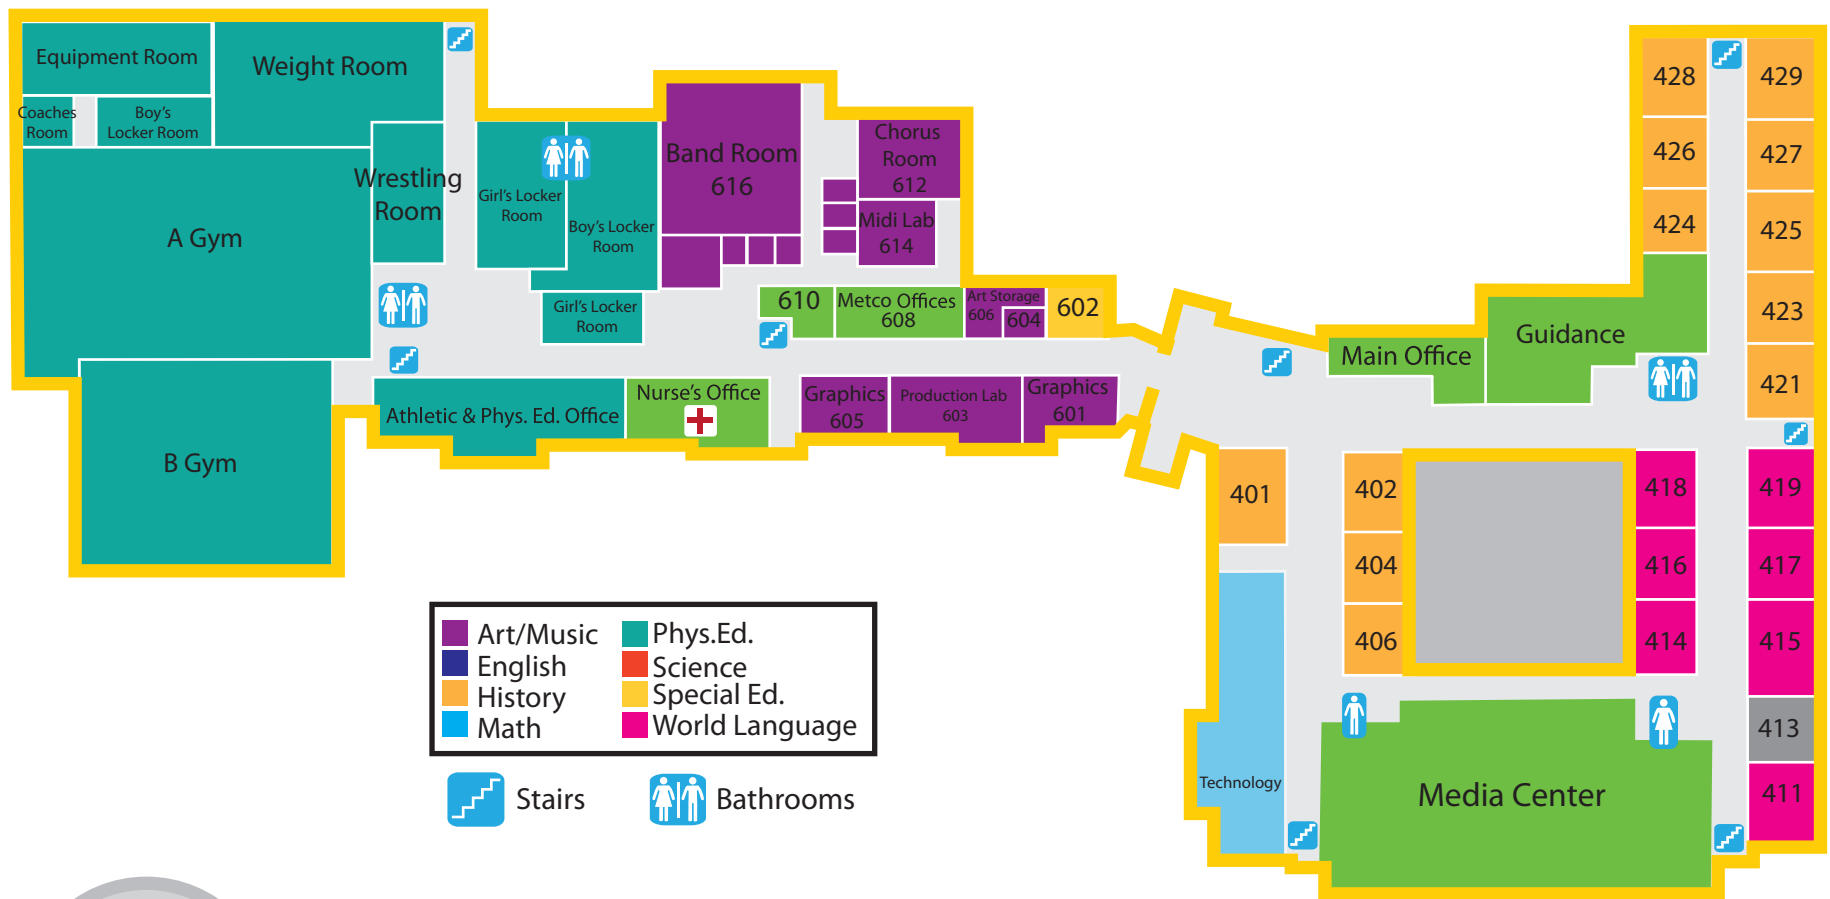

# Campus Map

To Think - To Respect - To Communicate

609 Webster Street • Needham, MA 02494

Webster Street

Art/Music	Phys.Ed.
English	Science
History	Special Ed.
Math	World Language

Stairs      Bathrooms

200s  
Cafeteria  
Grade Level Office  
Main Entrance

Admiral Gracey Drive

Webster Street

- Art/Music
- English
- History
- Math
- Phys. Ed.
- Science
- Special Ed.
- World Language

- Stairs
- Bathrooms

Level 1

600s  
400s  
Main Office  
Media Center  
Guidance

Admiral Gracey Drive

Webster Street

Level **2**

800s  
700s  
Auditorium

Admiral Gracey Drive

Webster Street

- |           |                |
|-----------|----------------|
| Art/Music | Phys.Ed.       |
| English   | Science        |
| History   | Special Ed.    |
| Math      | World Language |

- Stairs      Bathrooms

Level **3**

900s

Admiral Gracey Drive

Webster Street

100s

Admiral Gracey Drive