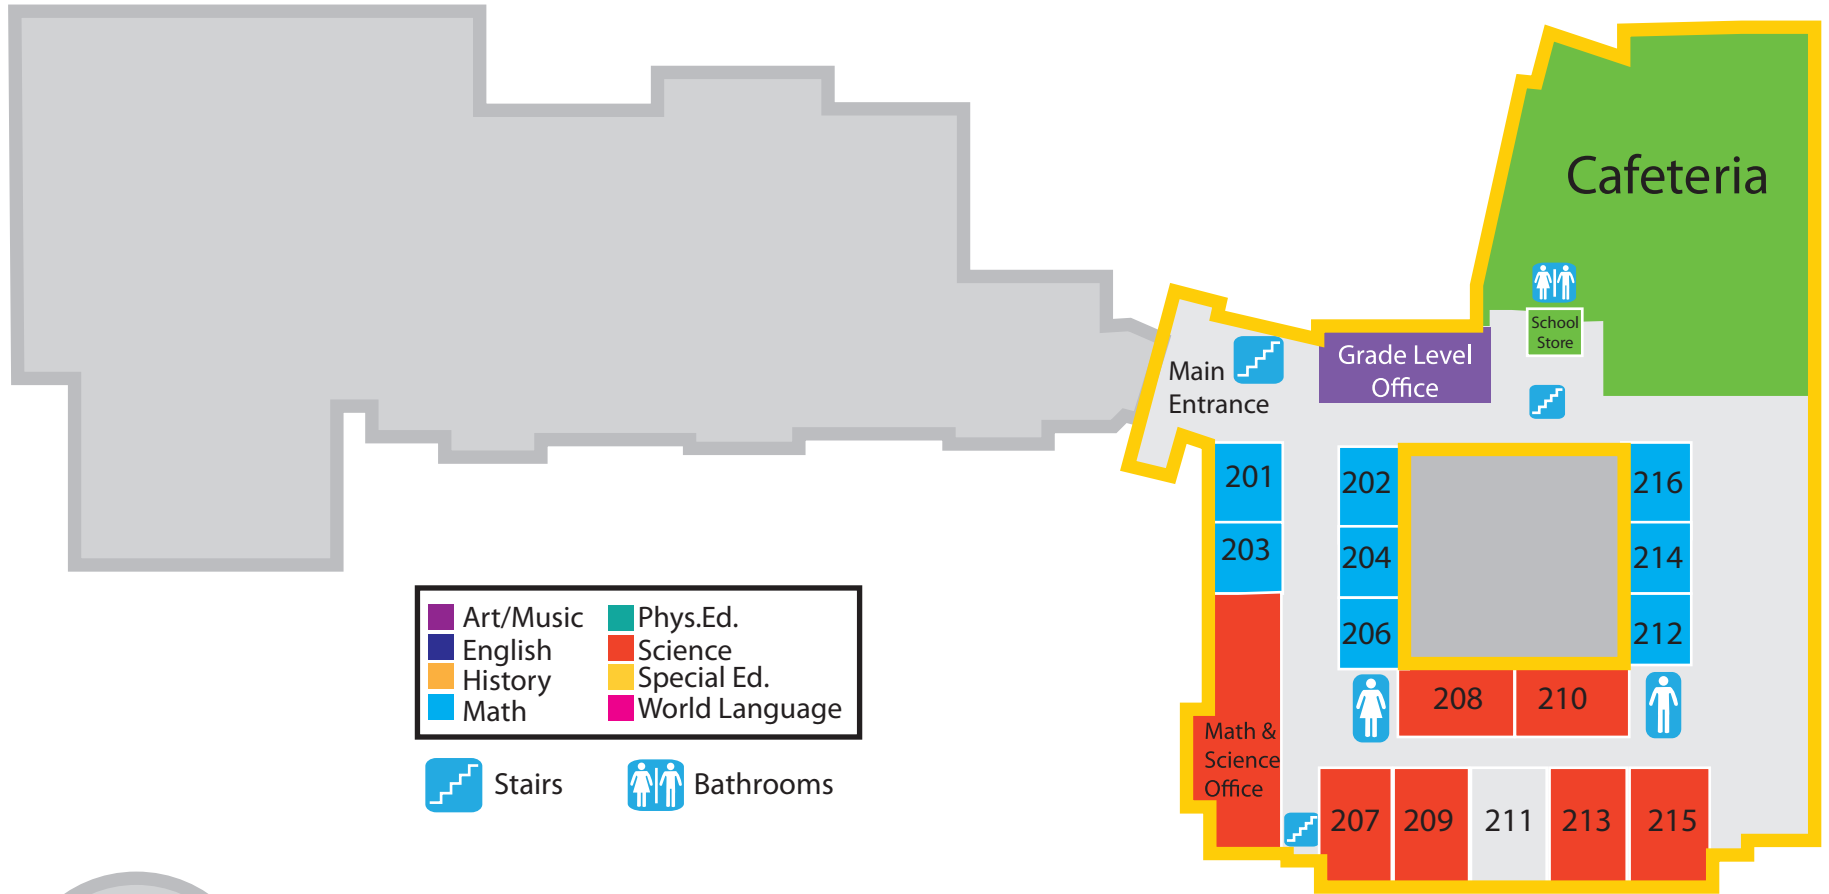

# Campus Map

To Think - To Respect - To Communicate

609 Webster Street • Needham, MA 02494

Webster Street

Art/Music	Phys.Ed.
English	Science
History	Special Ed.
Math	World Language

Stairs      Bathrooms

200s  
Cafeteria  
Grade Level Office  
Main Entrance

Admiral Gracey Drive

Webster Street

- Art/Music
- English
- History
- Math
- Phys. Ed.
- Science
- Special Ed.
- World Language

- Stairs
- Bathrooms

Level 1

600s  
400s  
Main Office  
Media Center  
Guidance

Admiral Gracey Drive

Webster Street

Level **2**

800s  
700s  
Auditorium

Admiral Gracey Drive

Webster Street

- |           |                |
|-----------|----------------|
| Art/Music | Phys.Ed.       |
| English   | Science        |
| History   | Special Ed.    |
| Math      | World Language |

- Stairs      Bathrooms

Level **3**

900s

Admiral Gracey Drive

Webster Street

100s

Admiral Gracey Drive